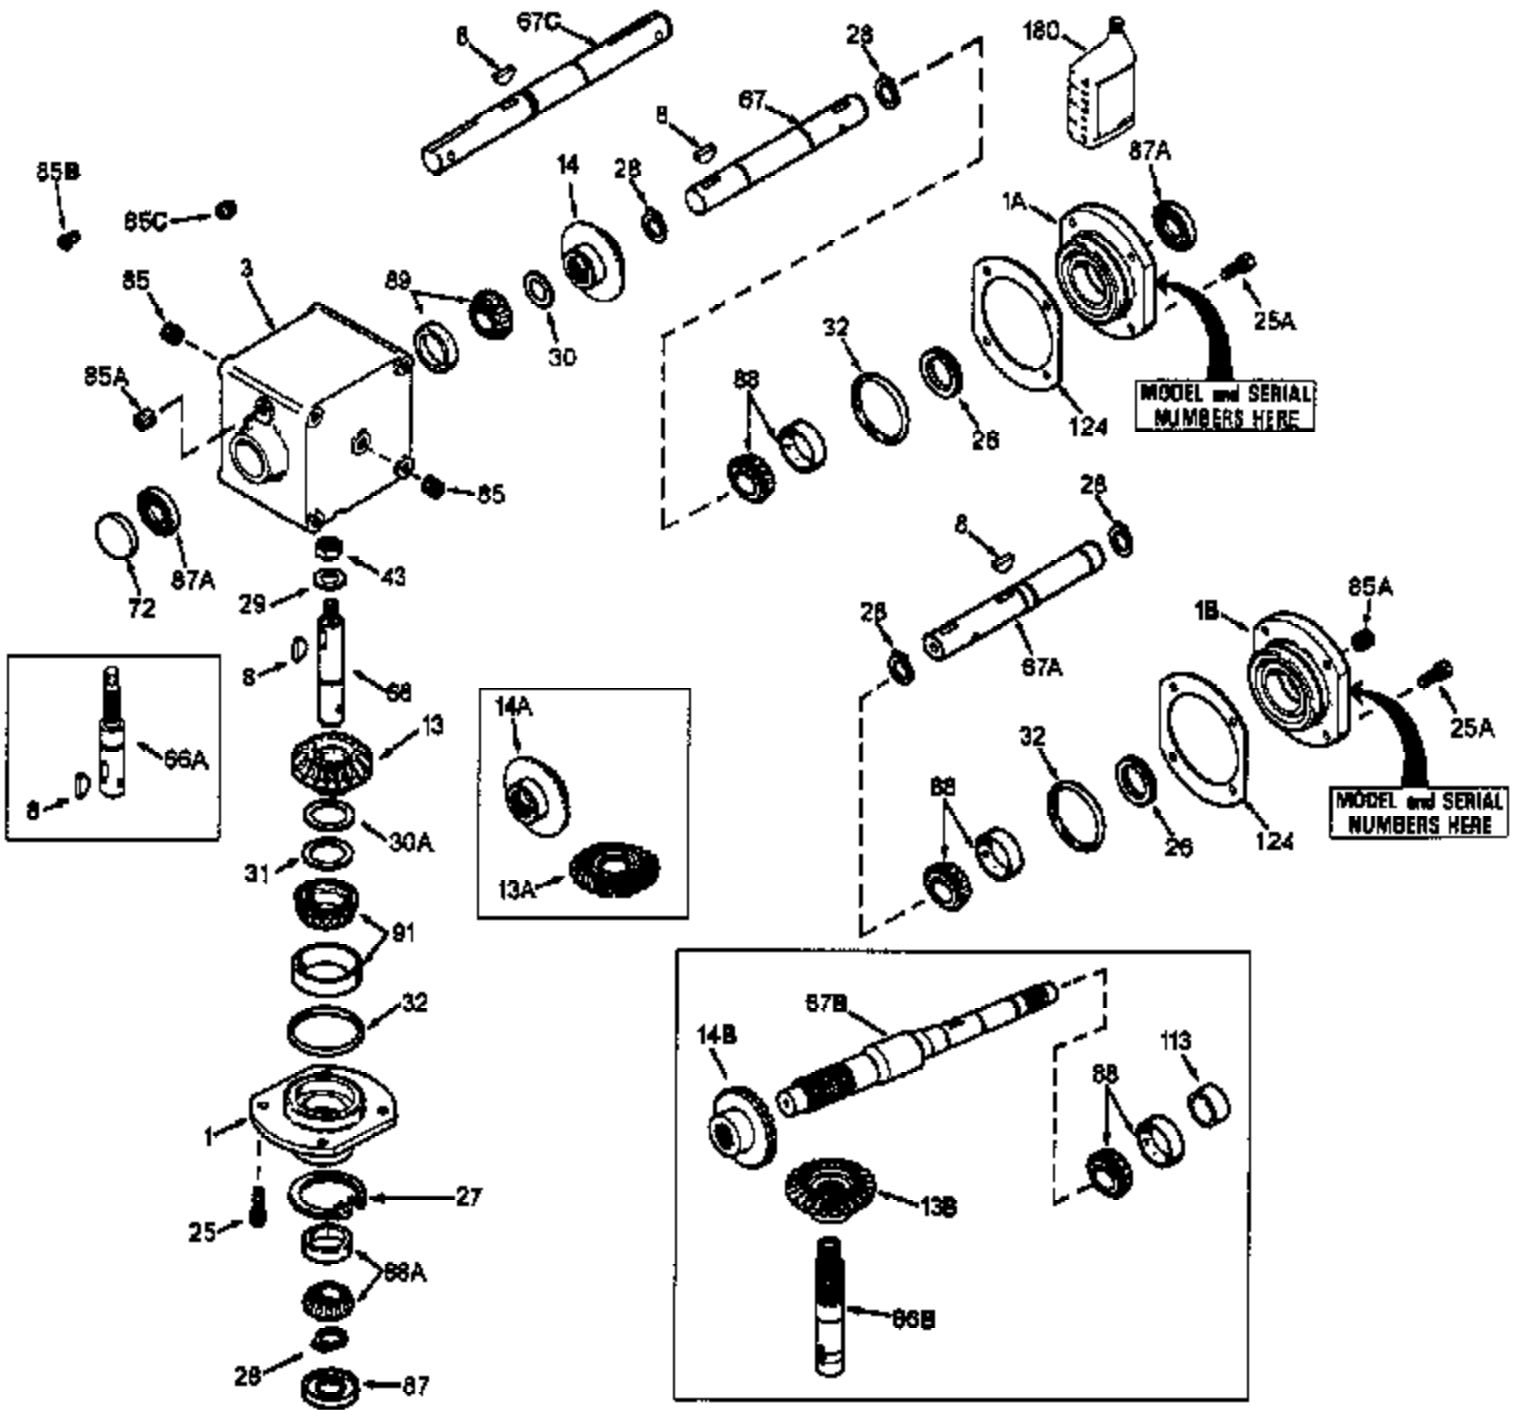

# JOIST

DAS ORIGINAL

ILLUSTRATION SHOWS TYPICAL PARTS ONLY. ORDER BY PART NUMBER. PARTS NOT LISTED ARE SUPPLIED BY OEM.

Ref #	Part Number	Qty	Description
1	786125		Retainer Cap
1A	786105		Retainer Cap
3	770076		Right Angle Drive Housing
8	792114		Woodruff Key No. 807
13	778233		Bevel Gear (14 teeth)
14	778232		Bevel Gear (28 teeth)
25A	792037		Screw, 5/16-18 x 1"
25	792037		Screw, 5/16-18 x 1"
26	780137		Load Ring
27	792112		Retaining Ring
28	792113		Retaining Ring
29	792127		Flat Washer
30A	780101	1100-1100-016	Trust Race
30	780131	Peerless	Shim
31	780147		Shim
32	788063		"O" Ring
43	792126		Hex Jam Nut, 1/2-20
66	776268		Input Shaft (4.935" long)
67	776222		Output Shaft (7-17/32" long)
72	792111		Plug
85C	792118		Relief Valve
85A	792039		Pipe Plug, 1/8"
85	792116		Pipe Plug, 1/4-18
87	788064		Oil Seal
87A	788065		Oil Seal
88	780132		Bearing & Cup Ass'y (SEE REPAIR MANUA L)
88A	780132		Bearing & Cup Ass'y (SEE REPAIR MANUA L)
89	780132		Bearing & Cup Ass'y (SEE REPAIR MANUA L)
91	780148		Bearing & Cup Ass'y (SEE REPAIR MANUA L)
124	780136		Retainer Cap Shim
180	730229A		Gear Oil 80W90

1100-1100-016 Page 2 of 2  
Peerless